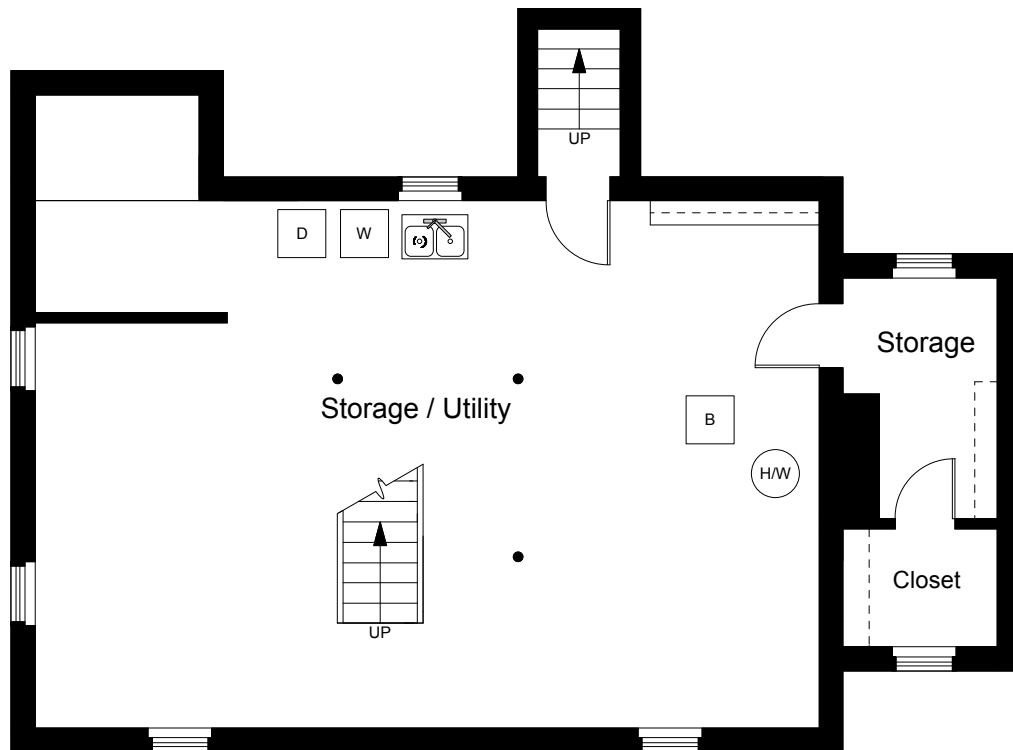

NEW ENGLAND
FLOOR PLANS
& PHOTOGRAPHY
(800) 328-0217

Second Floor Plan

67 Ravine Road
 Medford, MA 02155

Scale 1/8" = 1'-0"

2

Completed: July 2015

Note: Dimensions are not guaranteed and are provided for informational purposes only.

NEW ENGLAND
 FLOOR PLANS
 & PHOTOGRAPHY
 (800) 328-0217

Basement Plan

67 Ravine Road
Medford, MA 02155

Scale 1/8" = 1'-0"

3

Completed: July 2015

Note: Dimensions are not guaranteed and are provided for informational purposes only.