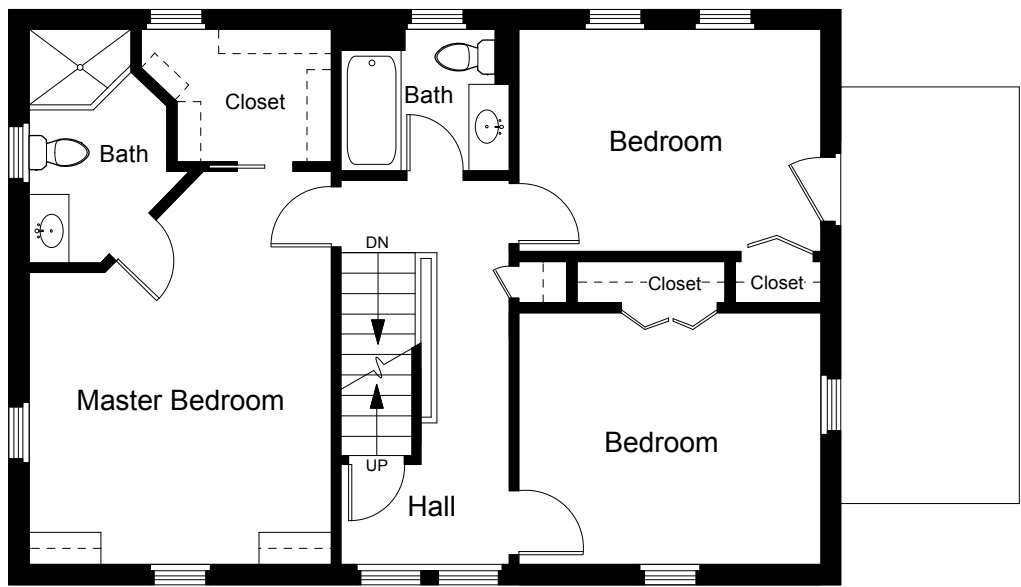

Two-Car Garage

Garage Plan

First Floor Plan

67 Ravine Road
Medford, MA 02155

Scale 1/8" = 1'-0"

1

Completed: July 2015

Note: Dimensions are not guaranteed and are provided for informational purposes only.

NEW ENGLAND
FLOOR PLANS
& PHOTOGRAPHY
(800) 328-0217

Second Floor Plan

67 Ravine Road
 Medford, MA 02155

Scale 1/8" = 1'-0"

2

Completed: July 2015

Note: Dimensions are not guaranteed and are provided for informational purposes only.

NEW ENGLAND
 FLOOR PLANS
 & PHOTOGRAPHY
 (800) 328-0217

Basement Plan

67 Ravine Road
Medford, MA 02155

Scale 1/8" = 1'-0"

3

Completed: July 2015

Note: Dimensions are not guaranteed and are provided for informational purposes only.